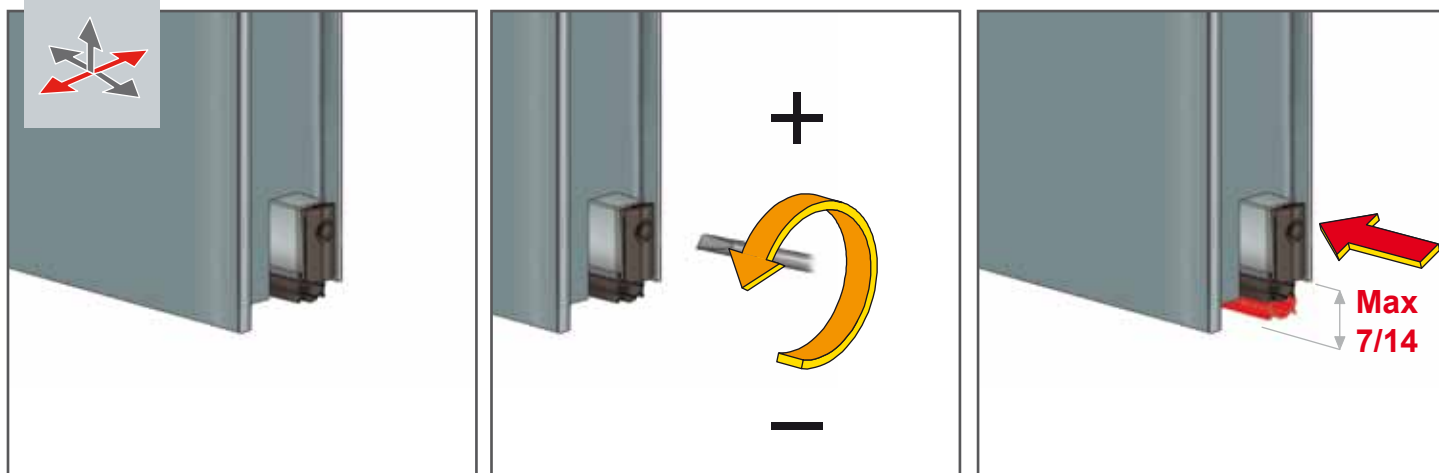

Compact Fire

DOMATIC

made in ITALY

by *fapim*

Compact Fire

DA5004

DA5004FR

Art.	L	
DA5004030	300	max = 80
DA5004040	400	max = 180
DA5004050	500	max = 200
DA5004060	600	max = 200
DA5004070	700	max = 200
DA5004070i	700	max = 200
DA5004080	800	max = 200
DA5004080i	800	max = 200
DA5004090	900	max = 200
DA5004090i	900	max = 200
DA5004100	1000	max = 200
DA5004100i	1000	max = 200
DA5004110	1100	max = 200
DA5004110i	1100	max = 200
DA5004120	1200	max = 200
DA5004120i	1200	max = 200
DA5004130	1300	max = 200