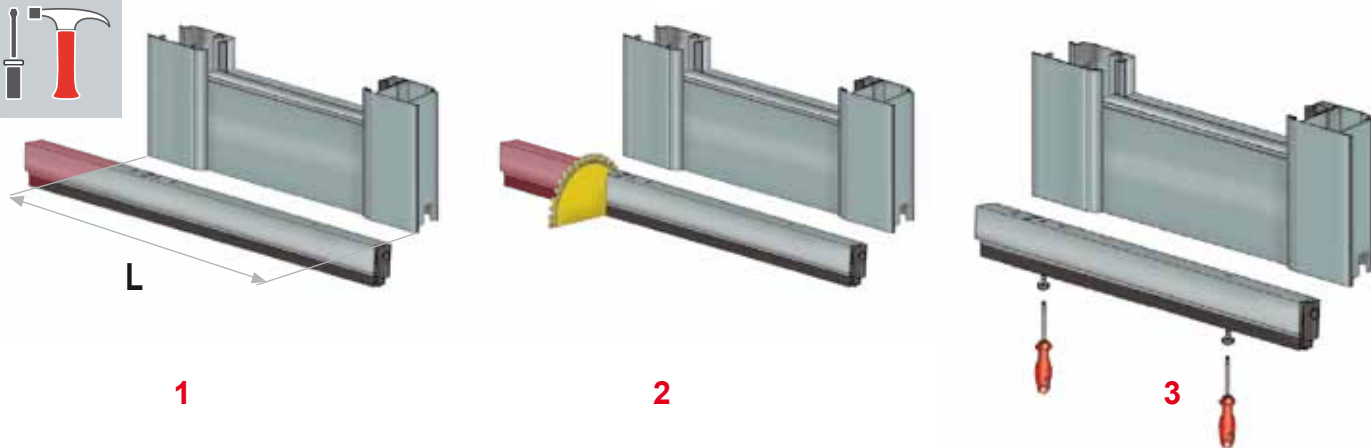

Compact Fire

DOMATIC

made in ITALY

by *fapim*

Compact Fire

DA5004

DA5004FR

Art.	L	
DA5004030	300	max = 80
DA5004040	400	max = 180
DA5004050	500	max = 200
DA5004060	600	max = 200
DA5004070	700	max = 200
DA5004070i	700	max = 200
DA5004080	800	max = 200
DA5004080i	800	max = 200
DA5004090	900	max = 200
DA5004090i	900	max = 200
DA5004100	1000	max = 200
DA5004100i	1000	max = 200
DA5004110	1100	max = 200
DA5004110i	1100	max = 200
DA5004120	1200	max = 200
DA5004120i	1200	max = 200
DA5004130	1300	max = 200

Art.	L	
DA5004030FR	300	max = 80
DA5004040FR	400	max = 180
DA5004050FR	500	max = 200
DA5004060FR	600	max = 200
DA5004070FR	700	max = 200
DA5004070FRi	700	max = 200
DA5004080FR	800	max = 200
DA5004080FRi	800	max = 200
DA5004090FR	900	max = 200
DA5004090FRi	900	max = 200
DA5004100FR	1000	max = 200
DA5004100FRi	1000	max = 200
DA5004110FR	1100	max = 200
DA5004110FRi	1100	max = 200
DA5004120FR	1200	max = 200
DA5004120FRi	1200	max = 200
DA5004130FR	1300	max = 200

DA5054

Art.

L

DA5054030	300	max = 80
DA5054040	400	max = 180
DA5054050	500	max = 200
DA5054060	600	max = 200
DA5054070	700	max = 200
DA5054070i	700	max = 200
DA5054080	800	max = 200
DA5054080i	800	max = 200
DA5054090	900	max = 200
DA5054090i	900	max = 200
DA5054100	1000	max = 200
DA5054100i	1000	max = 200
DA5054110	1100	max = 200
DA5054110i	1100	max = 200
DA5054120	1200	max = 200
DA5054120i	1200	max = 200
DA5054130	1300	max = 200