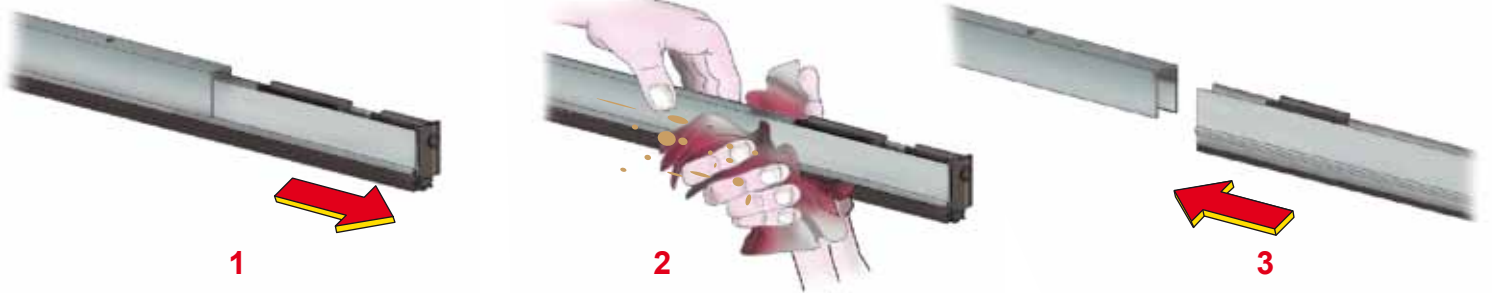

Compact Fire

DOMATIC

made in ITALY

by *fapim*

Compact Fire

DA5004

DA5004FR

Art.	L	
DA5004030	300	max = 80
DA5004040	400	max = 180
DA5004050	500	max = 200
DA5004060	600	max = 200
DA5004070	700	max = 200
DA5004070i	700	max = 200
DA5004080	800	max = 200
DA5004080i	800	max = 200
DA5004090	900	max = 200
DA5004090i	900	max = 200
DA5004100	1000	max = 200
DA5004100i	1000	max = 200
DA5004110	1100	max = 200
DA5004110i	1100	max = 200
DA5004120	1200	max = 200
DA5004120i	1200	max = 200
DA5004130	1300	max = 200

Art.	L	
DA5004030FR	300	max = 80
DA5004040FR	400	max = 180
DA5004050FR	500	max = 200
DA5004060FR	600	max = 200
DA5004070FR	700	max = 200
DA5004070FRi	700	max = 200
DA5004080FR	800	max = 200
DA5004080FRi	800	max = 200
DA5004090FR	900	max = 200
DA5004090FRi	900	max = 200
DA5004100FR	1000	max = 200
DA5004100FRi	1000	max = 200
DA5004110FR	1100	max = 200
DA5004110FRi	1100	max = 200
DA5004120FR	1200	max = 200
DA5004120FRi	1200	max = 200
DA5004130FR	1300	max = 200

DA5054

Art.

L

DA5054030	300	max = 80
DA5054040	400	max = 180
DA5054050	500	max = 200
DA5054060	600	max = 200
DA5054070	700	max = 200
DA5054070i	700	max = 200
DA5054080	800	max = 200
DA5054080i	800	max = 200
DA5054090	900	max = 200
DA5054090i	900	max = 200
DA5054100	1000	max = 200
DA5054100i	1000	max = 200
DA5054110	1100	max = 200
DA5054110i	1100	max = 200
DA5054120	1200	max = 200
DA5054120i	1200	max = 200
DA5054130	1300	max = 200