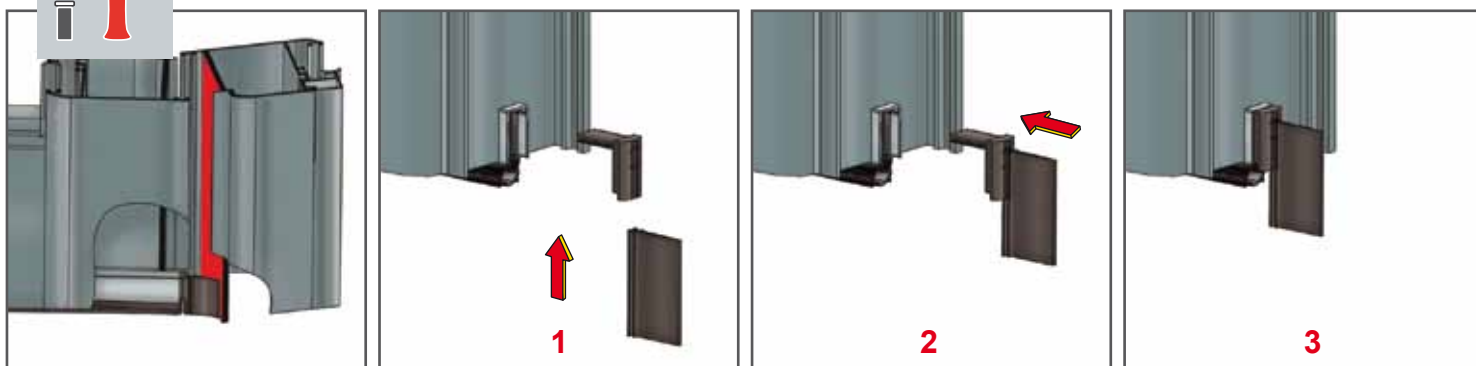

Compact Fire

DOMATIC

made in ITALY

by *fapim*

Compact Fire

DA5004

DA5004FR

Art.	L	
DA5004030	300	max = 80
DA5004040	400	max = 180
DA5004050	500	max = 200
DA5004060	600	max = 200
DA5004070	700	max = 200
DA5004070i	700	max = 200
DA5004080	800	max = 200
DA5004080i	800	max = 200
DA5004090	900	max = 200
DA5004090i	900	max = 200
DA5004100	1000	max = 200
DA5004100i	1000	max = 200
DA5004110	1100	max = 200
DA5004110i	1100	max = 200
DA5004120	1200	max = 200
DA5004120i	1200	max = 200
DA5004130	1300	max = 200

Art.	L	
DA5004030FR	300	max = 80
DA5004040FR	400	max = 180
DA5004050FR	500	max = 200
DA5004060FR	600	max = 200
DA5004070FR	700	max = 200
DA5004070FRi	700	max = 200
DA5004080FR	800	max = 200
DA5004080FRi	800	max = 200
DA5004090FR	900	max = 200
DA5004090FRi	900	max = 200
DA5004100FR	1000	max = 200
DA5004100FRi	1000	max = 200
DA5004110FR	1100	max = 200
DA5004110FRi	1100	max = 200
DA5004120FR	1200	max = 200
DA5004120FRi	1200	max = 200
DA5004130FR	1300	max = 200