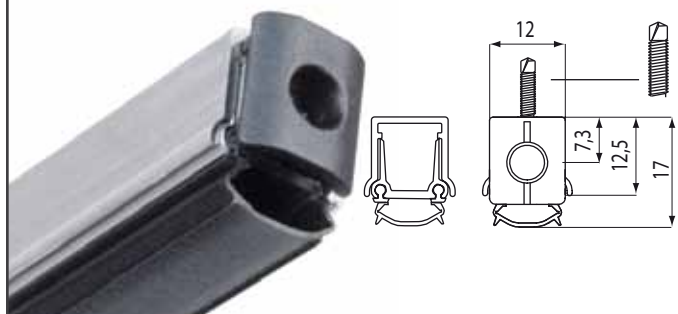

Compact Fire

DOMATIC

made in ITALY

by *fapim*

Compact Fire

DA5004

DA5004FR

Art.	L	
DA5004030	300	max = 80
DA5004040	400	max = 180
DA5004050	500	max = 200
DA5004060	600	max = 200
DA5004070	700	max = 200
DA5004070i	700	max = 200
DA5004080	800	max = 200
DA5004080i	800	max = 200
DA5004090	900	max = 200
DA5004090i	900	max = 200
DA5004100	1000	max = 200
DA5004100i	1000	max = 200
DA5004110	1100	max = 200
DA5004110i	1100	max = 200
DA5004120	1200	max = 200
DA5004120i	1200	max = 200
DA5004130	1300	max = 200

Art.	L	
DA5004030FR	300	max = 80
DA5004040FR	400	max = 180
DA5004050FR	500	max = 200
DA5004060FR	600	max = 200
DA5004070FR	700	max = 200
DA5004070FRi	700	max = 200
DA5004080FR	800	max = 200
DA5004080FRi	800	max = 200
DA5004090FR	900	max = 200
DA5004090FRi	900	max = 200
DA5004100FR	1000	max = 200
DA5004100FRi	1000	max = 200
DA5004110FR	1100	max = 200
DA5004110FRi	1100	max = 200
DA5004120FR	1200	max = 200
DA5004120FRi	1200	max = 200
DA5004130FR	1300	max = 200

DA5054

Art.

L

DA5054030	300	max = 80
DA5054040	400	max = 180
DA5054050	500	max = 200
DA5054060	600	max = 200
DA5054070	700	max = 200
DA5054070i	700	max = 200
DA5054080	800	max = 200
DA5054080i	800	max = 200
DA5054090	900	max = 200
DA5054090i	900	max = 200
DA5054100	1000	max = 200
DA5054100i	1000	max = 200
DA5054110	1100	max = 200
DA5054110i	1100	max = 200
DA5054120	1200	max = 200
DA5054120i	1200	max = 200
DA5054130	1300	max = 200