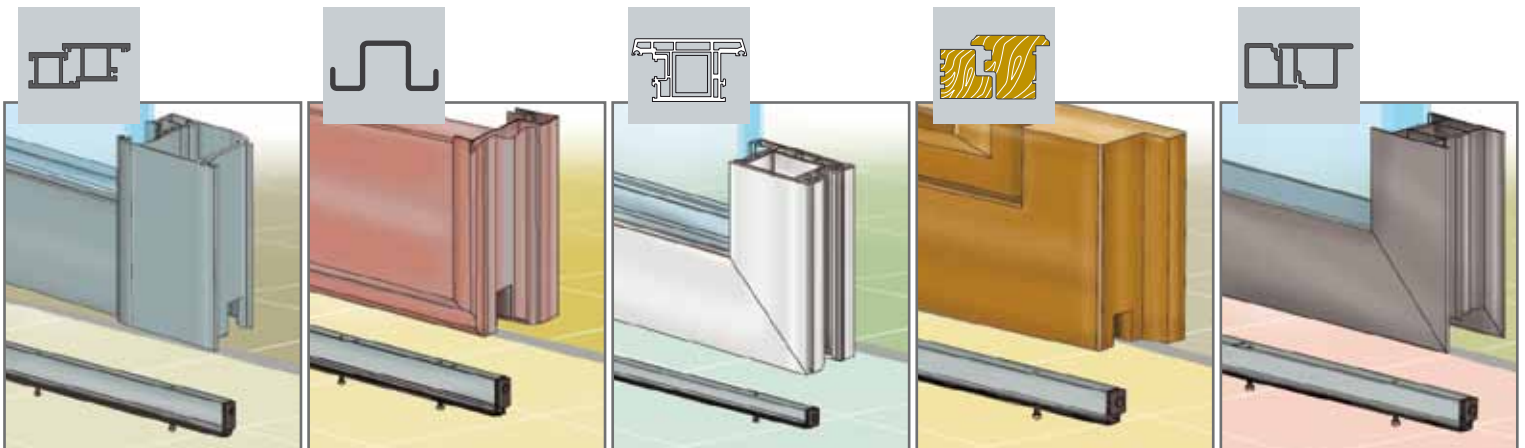

Compact Fire

DOMATIC

made in ITALY

by *fapim*

Compact Fire

DA5004

DA5004FR

Art.	L	
DA5004030	300	max = 80
DA5004040	400	max = 180
DA5004050	500	max = 200
DA5004060	600	max = 200
DA5004070	700	max = 200
DA5004070i	700	max = 200
DA5004080	800	max = 200
DA5004080i	800	max = 200
DA5004090	900	max = 200
DA5004090i	900	max = 200
DA5004100	1000	max = 200
DA5004100i	1000	max = 200
DA5004110	1100	max = 200
DA5004110i	1100	max = 200
DA5004120	1200	max = 200
DA5004120i	1200	max = 200
DA5004130	1300	max = 200

Art.	L	
DA5004030FR	300	max = 80
DA5004040FR	400	max = 180
DA5004050FR	500	max = 200
DA5004060FR	600	max = 200
DA5004070FR	700	max = 200
DA5004070FRi	700	max = 200
DA5004080FR	800	max = 200
DA5004080FRi	800	max = 200
DA5004090FR	900	max = 200
DA5004090FRi	900	max = 200
DA5004100FR	1000	max = 200
DA5004100FRi	1000	max = 200
DA5004110FR	1100	max = 200
DA5004110FRi	1100	max = 200
DA5004120FR	1200	max = 200
DA5004120FRi	1200	max = 200
DA5004130FR	1300	max = 200

DA5054

Art.

L

DA5054030	300	max = 80
DA5054040	400	max = 180
DA5054050	500	max = 200
DA5054060	600	max = 200
DA5054070	700	max = 200
DA5054070i	700	max = 200
DA5054080	800	max = 200
DA5054080i	800	max = 200
DA5054090	900	max = 200
DA5054090i	900	max = 200
DA5054100	1000	max = 200
DA5054100i	1000	max = 200
DA5054110	1100	max = 200
DA5054110i	1100	max = 200
DA5054120	1200	max = 200
DA5054120i	1200	max = 200
DA5054130	1300	max = 200