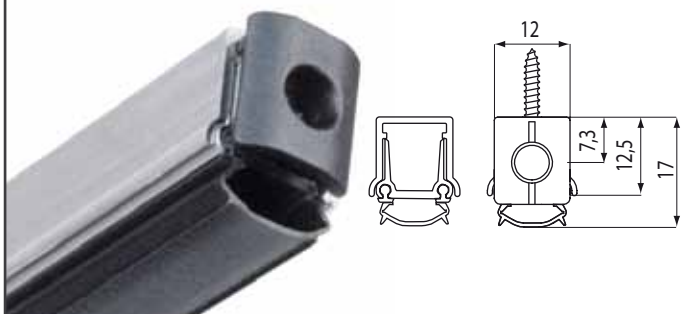

Compact Fire

DOMATIC

made in ITALY

by *fapim*

Compact Fire

DA5004

DA5004FR

Art.	L	
DA5004030	300	max = 80
DA5004040	400	max = 180
DA5004050	500	max = 200
DA5004060	600	max = 200
DA5004070	700	max = 200
DA5004070i	700	max = 200
DA5004080	800	max = 200
DA5004080i	800	max = 200
DA5004090	900	max = 200
DA5004090i	900	max = 200
DA5004100	1000	max = 200
DA5004100i	1000	max = 200
DA5004110	1100	max = 200
DA5004110i	1100	max = 200
DA5004120	1200	max = 200
DA5004120i	1200	max = 200
DA5004130	1300	max = 200

Art.	L	
DA5004030FR	300	max = 80
DA5004040FR	400	max = 180
DA5004050FR	500	max = 200
DA5004060FR	600	max = 200
DA5004070FR	700	max = 200
DA5004070FRi	700	max = 200
DA5004080FR	800	max = 200
DA5004080FRi	800	max = 200
DA5004090FR	900	max = 200
DA5004090FRi	900	max = 200
DA5004100FR	1000	max = 200
DA5004100FRi	1000	max = 200
DA5004110FR	1100	max = 200
DA5004110FRi	1100	max = 200
DA5004120FR	1200	max = 200
DA5004120FRi	1200	max = 200
DA5004130FR	1300	max = 200

DA5054

Art.

L

DA5054030	300	max = 80
DA5054040	400	max = 180
DA5054050	500	max = 200
DA5054060	600	max = 200
DA5054070	700	max = 200
DA5054070i	700	max = 200
DA5054080	800	max = 200
DA5054080i	800	max = 200
DA5054090	900	max = 200
DA5054090i	900	max = 200
DA5054100	1000	max = 200
DA5054100i	1000	max = 200
DA5054110	1100	max = 200
DA5054110i	1100	max = 200
DA5054120	1200	max = 200
DA5054120i	1200	max = 200
DA5054130	1300	max = 200