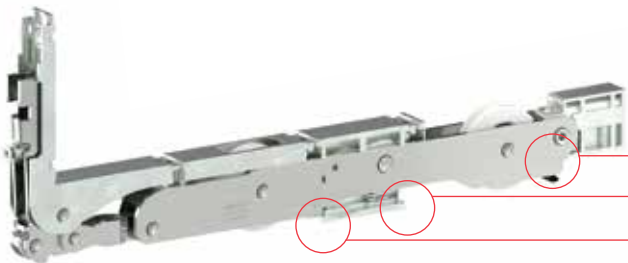

UNI EN 13126-16:2008

	1	2	3	4	5	6	7	8	9
330	-	5	330	0	1	5	-	16	1200/2000
440	-	5	440	0	1	5	-	16	1200/2000