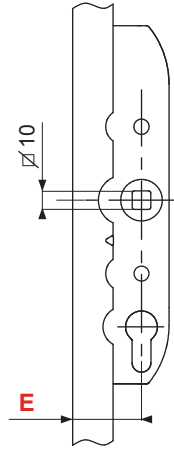

LUCE

LIFT AND SLIDE

 Made in Italy

fapim[®]
Life in evolution

Kg 330

Kg 440

Kg 250

Kg 400

UNI EN 13126-16:2008

	1	2	3	4	5	6	7	8	9
330	-	5	330	0	1	5	-	16	1200/2000
440	-	5	440	0	1	5	-	16	1200/2000

(H = max 4000)

(H = 2325 - 2750)

(H = 1925 - 2400)

(H = 1775 - 2150)

	E = 27.5	E = 37.5
 Kg 330	●	●
 Kg 440	●	●
 Kg 250	●	●
 Kg 400	●	●