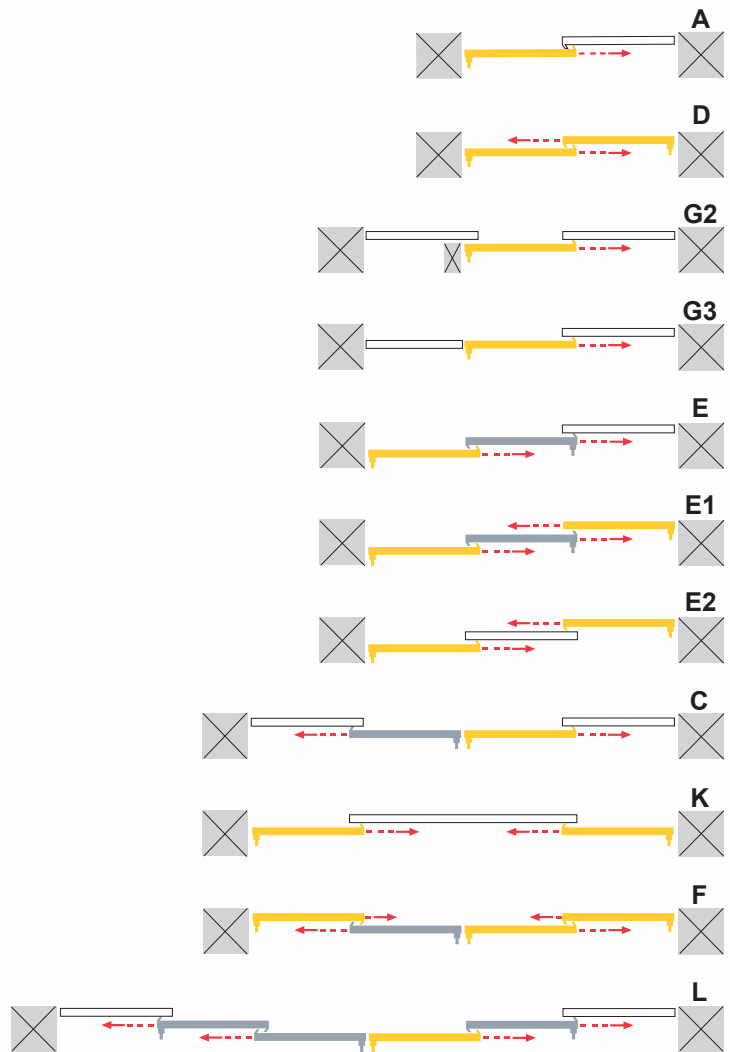

LUCE

LIFT AND SLIDE

 Made in Italy

fapim[®]
Life in evolution

Kg 330

Kg 440

Kg 250

Kg 400

UNI EN 13126-16:2008

	1	2	3	4	5	6	7	8	9
330	-	5	330	0	1	5	-	16	1200/2000
440	-	5	440	0	1	5	-	16	1200/2000

(H = max 4000)

(H = 2325 - 2750)

(H = 1925 - 2400)

(H = 1775 - 2150)

	E = 27.5	E = 37.5
 Kg 330	●	●
 Kg 440	●	●
 Kg 250	●	●
 Kg 400	●	●