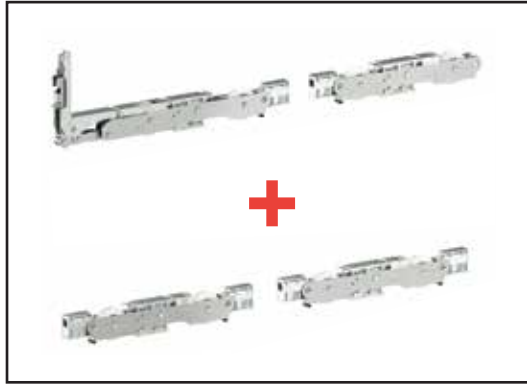

LUCE

LIFT AND SLIDE

 Made in Italy

fapim[®]
Life in evolution

Kg 330

Kg 440

Kg 250

Kg 400