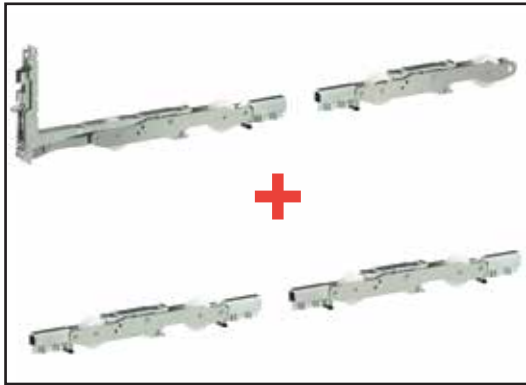

LUCE

LIFT AND SLIDE

 Made in Italy

fapim[®]
Life in evolution

Kg 330

Kg 440

Kg 250

Kg 400