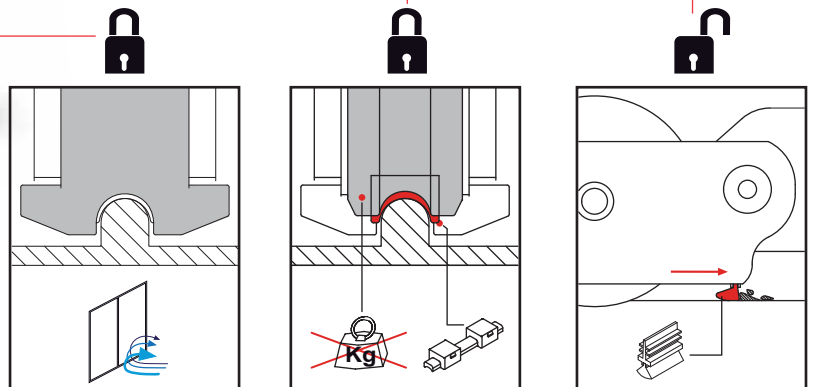

UNI EN 13126-16:2008

	1	2	3	4	5	6	7	8	9
330	-	5	330	0	1	5	-	16	1200/2000
440	-	5	440	0	1	5	-	16	1200/2000